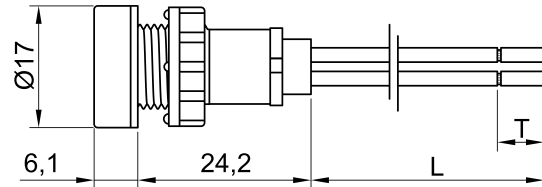

SLIM S.r.l.

Via dei Tigli, 14/16 (Z.I.)
20853 - Biassono (Monza Brianza) - Italy
commerciale@slim.it
www.slim.it

CODE: **TB/012/CSK**

LED light indicator with front panel's connection

AC/DC functioning without the need of any polarization of the signal

It can be supplied with mounted or separated nut

Lamps	LED
Working Voltage	12V • 250V
Working temperature	90°C Max • 120°C Max
Hole diameter	12mm
Recommended thickness panel	from 0,5mm to 5mm
Method of connection to the panel	with nut
Type of connection	pvc cable • silicone cable • silicone-glass cable
Wire ends	on request
Type of lens	CSK1