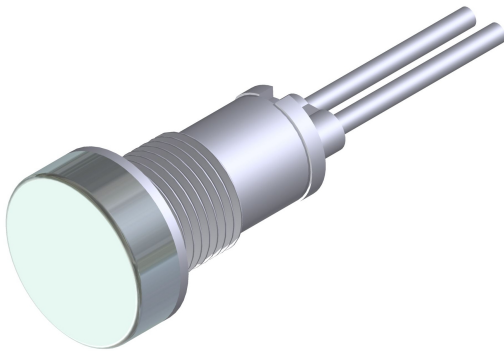

SLIM S.r.l.

Via dei Tigli, 14/16 (Z.I.)
20853 - Biassono (Monza Brianza) - Italy
commerciale@slim.it
www.slim.it

CODE: **TB/012/CSK**

LED light indicator with front panel's connection

AC/DC functioning without the need of any polarization of the signal

It can be supplied with mounted or separated nut

Lamps	LED
Working Voltage	12V • 250V
Working temperature	90°C Max • 120°C Max
Hole diameter	12mm
Recommended thickness panel	from 0,5mm to 5mm
Method of connection to the panel	with nut
Type of connection	pvc cable • silicone cable • silicone-glass cable
Wire ends	on request
Type of lens	CSK1